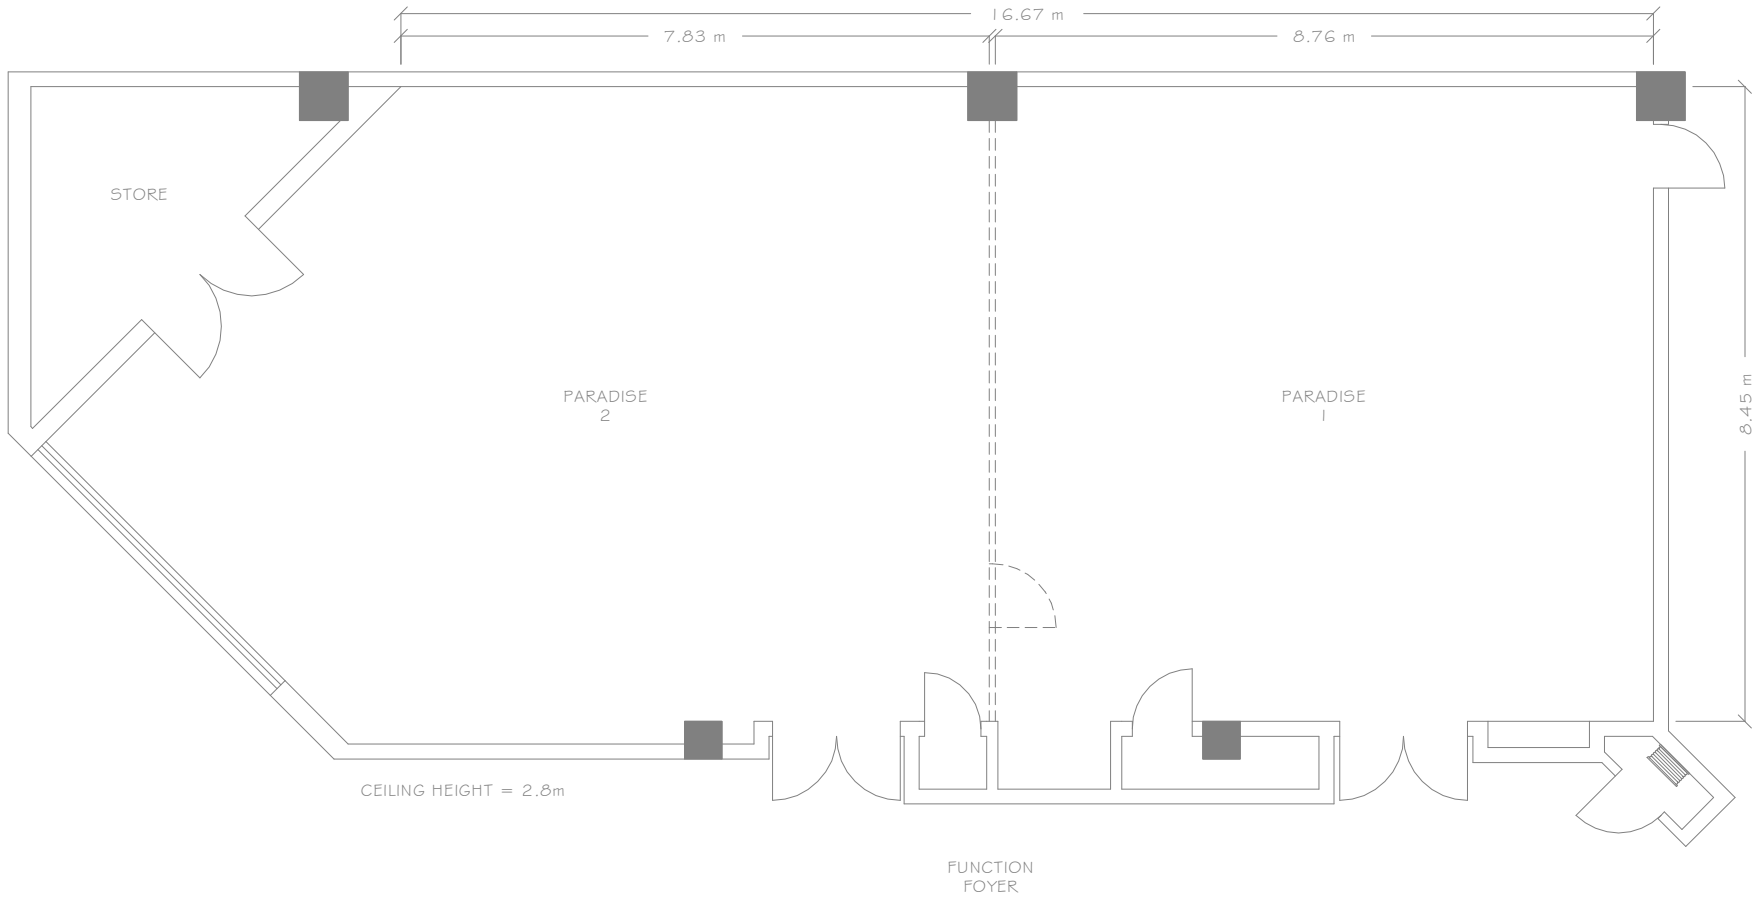

AVPartners™
81 SURF PARADE
BROADBEACH, QLD. 4218.
TEL.: (61 7) 5592 2250 ~ FAX.: (61 7) 5592 3747
www.avpartners.com

CLIENT	CLIENT CONTACT	CLIENT DETAILS	
EVENT	EVENT DATE	JOB NO.	
PROJECT MANAGER	DRAWING DATE	DRAWN BY	PAX
VENUE	PARADISE ROOMS 1 + 2 ~ SOFTTEL GOLD COAST		

S O F I T E L
L U X U R Y H O T E L S