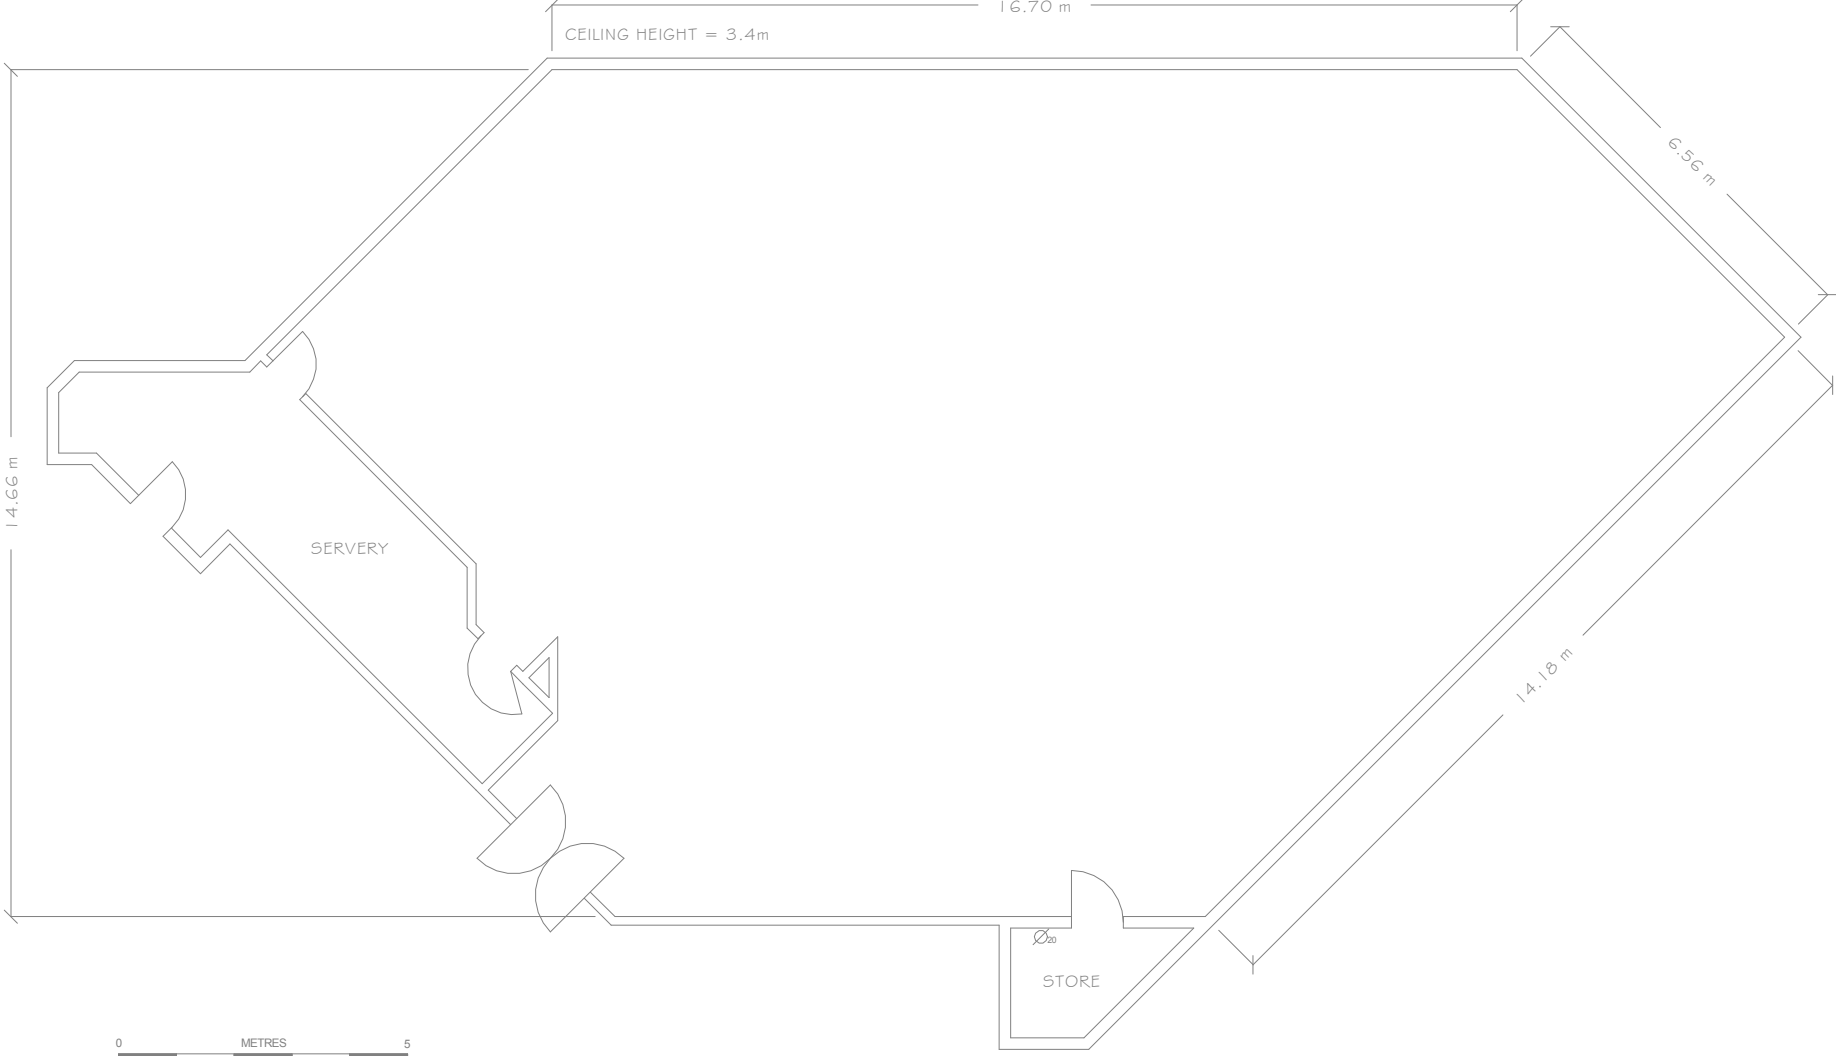

AVPartners™

81 SURF PARADE
BROADBEACH, QLD. 4218.
TEL.: (61 7) 5592 2250 ~ FAX.: (61 7) 5592 3747
www.avpartners.com

CLIENT EVENT PROJECT MANAGER VENUE SORRENTO ROOM - SOFITEL GOLD COAST	CLIENT CONTACT		CLIENT DETAILS	
	EVENT DATE		JOB NO.	
	DRAWING DATE		DRAWN BY	
	DRAWING DATE		PAX	

S O F I T E L
L U X U R Y H O T E L S