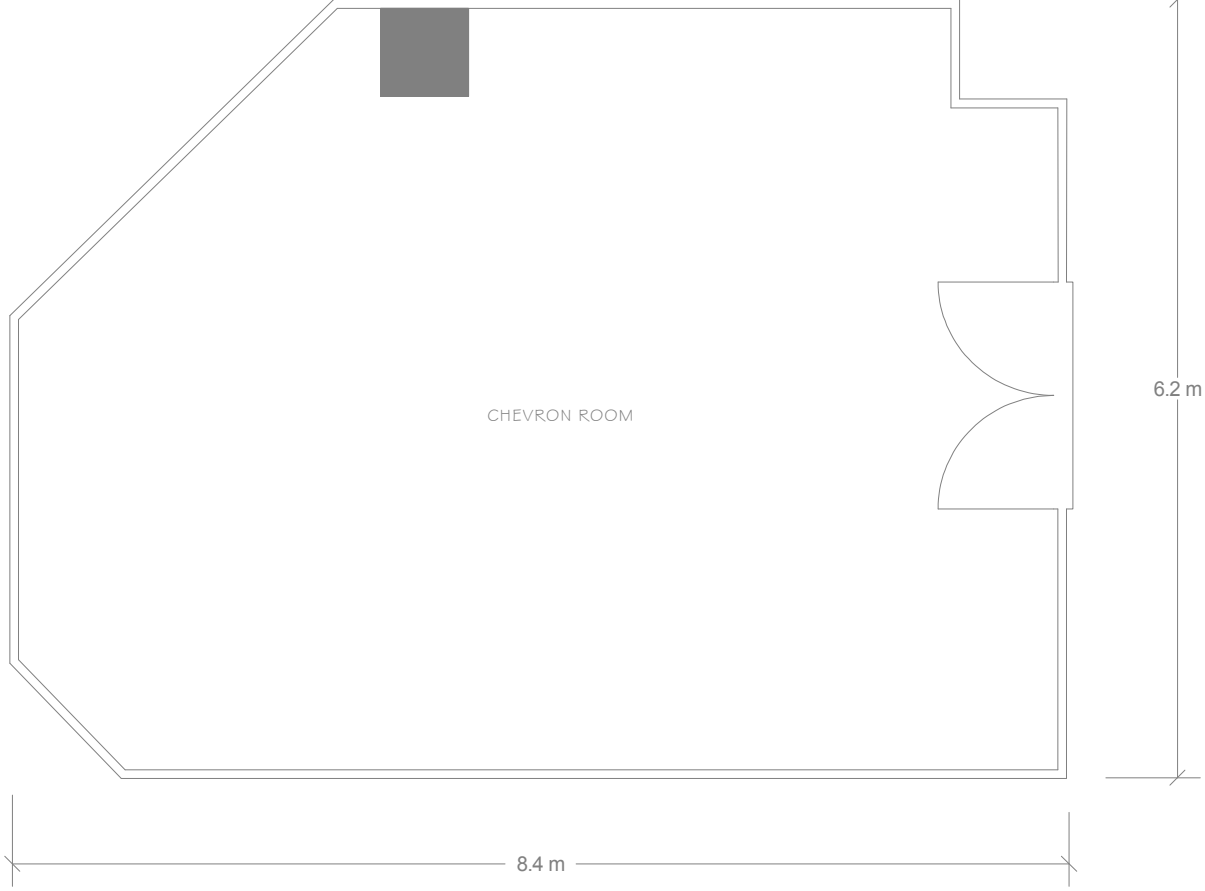

S O F I T E L
 L U X U R Y H O T E L S

CEILING HEIGHT = 2.6

SOFITEL
LUXURY HOTELS

CLIENT

CLIENT CONTACT

CLIENT DETAILS

EVENT

EVENT DATE