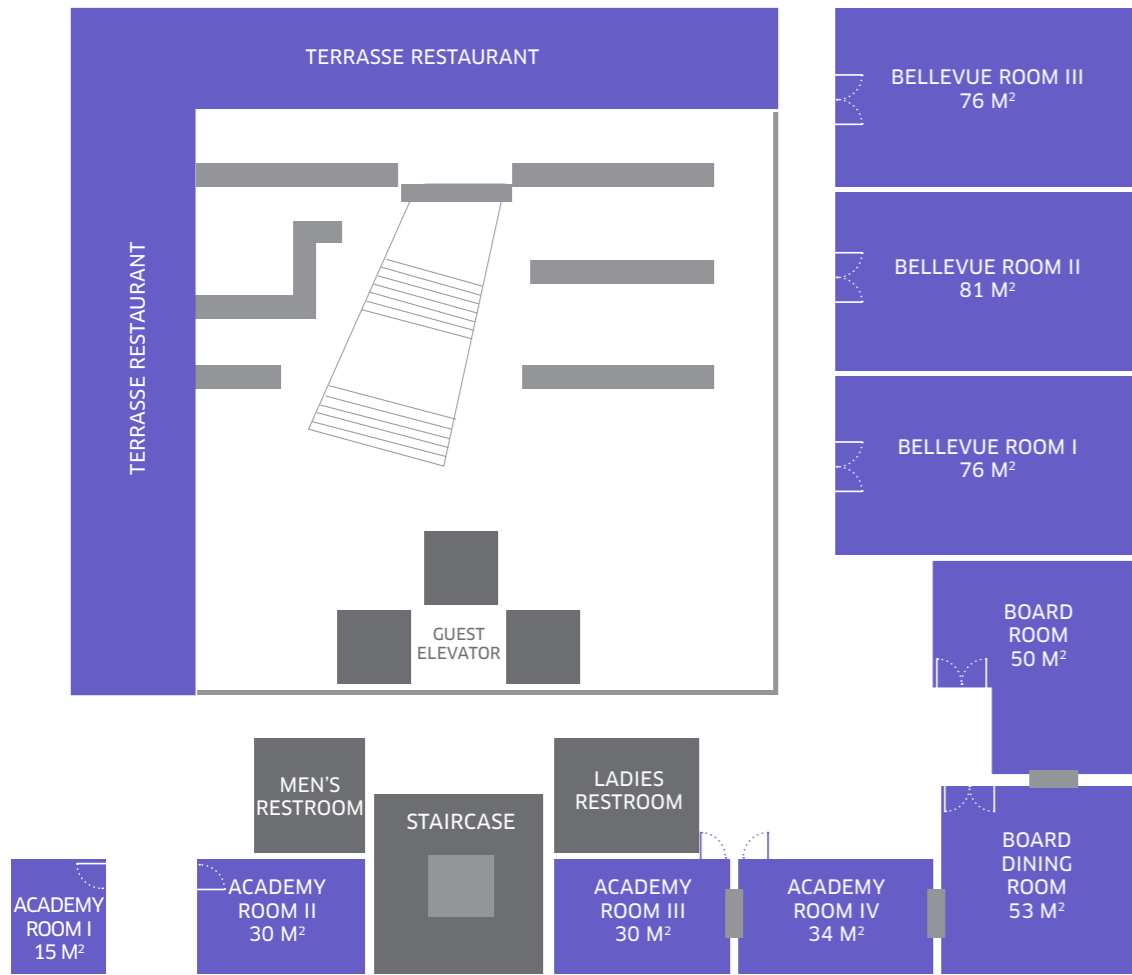

Academy room with a magnifique view over the Chain Bridge

UNIQUE AND TRACTOR MADE BANQUETING

Experience the art de recevoir at the Sofitel Budapest Chain Bridge! Our Executive Chef and his team are inviting you and your guests to taste a wide selection of menus, featuring the finest French and Hungarian cuisine. The best quality products are carefully chosen for you everyday. At La Terrasse Restaurant or the Paris Budapest Restaurant, you will enjoy a tailor-made offer and relaxing lunch break to refresh yourself for the afternoon meeting.

InspiredMeetings™

MEZZANINE - C FLOOR

- 1 FLOOR

MEETING ROOM LAYOUT AND CAPACITIES

MEETING ROOMS	SURFACE M ²	HEIGHT M	CLASSROOM	THEATER	U-SHAPE	BOARDROOM	BANQUET	CABARET
BELLEVUE I+II+III	233	3	105	180	45	-	150	72
BELLEVUE I+II OR II+III	157	3	70	120	35	34	100	48
BELLEVUE I	76	3	35	60	25	24	50	24
BELLEVUE II	81	3	35	60	25	24	50	24
BELLEVUE III	76	3	35	60	25	24	50	24
BOARD ROOM	50	3	-	-	-	14	-	-
BOARD DINING ROOM	53	3	-	-	-	20	-	-
ACADEMY ROOM I	15	3	-	-	-	6	-	-
ACADEMY ROOM II	30	3	-	20	-	14	-	-
ACADEMY ROOM III	30	3	-	20	-	14	-	-
ACADEMY ROOM IV	34	3	-	20	-	14	-	-
ACADEMY ROOM III+IV	61	3	-	-	-	-	-	-
BUSINESS CORNER	14	3	-	-	-	-	-	-
TERRASSE RESTAURANT	224	-	-	-	-	-	140	-
BALLROOM	323	3,65	230	340	70	-	270	160
BALLROOM A	215	3,65	120	200	45	-	180	104
BALLROOM B	108	3,65	48	100	35	-	90	48
FOYER	110	2,65	-	-	-	-	-	-
VASZARY	126	2,65	64	90	35	-	70	48
GUIMARD	59	2,65	32	50	21	24	40	24
MAJORELLE	59	2,65	32	50	21	24	40	24
RIPPL-RÓNAI	59	2,65	32	50	21	24	40	24
GUI+MAJ+RIP	177	2,65	84	110	-	-	120	72
GUI+MAJ OR MAJ+RIP	118	2,65	56	100	-	-	-	48
SZÉCHENYI ROOM	30	2,65	-	-	-	15	-	-