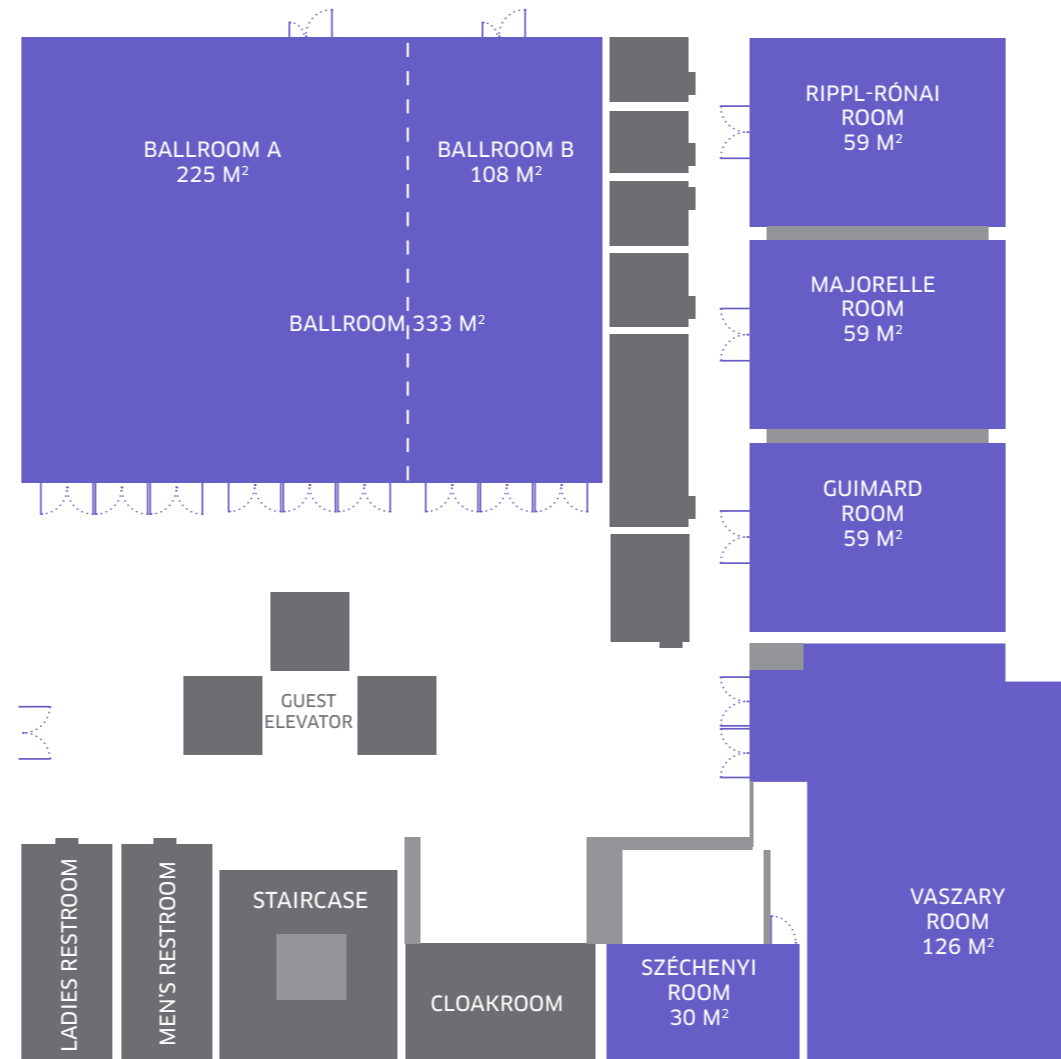

Academy room with a magnifique view over the Chain Bridge

UNIQUE AND TRACTOR MADE BANQUETING

Experience the art de recevoir at the Sofitel Budapest Chain Bridge! Our Executive Chef and his team are inviting you and your guests to taste a wide selection of menus, featuring the finest French and Hungarian cuisine. The best quality products are carefully chosen for you everyday. At La Terrasse Restaurant or the Paris Budapest Restaurant, you will enjoy a tailor-made offer and relaxing lunch break to refresh yourself for the afternoon meeting.

InspiredMeetings™

MEZZANINE - C FLOOR

- 1 FLOOR

MEETING ROOM LAYOUT AND CAPACITIES

MEETING ROOMS	SURFACE M ²	HEIGHT M	CLASSROOM	THEATER	U-SHAPE	BOARDROOM	BANQUET	CABARET
BELLEVUE I+II+III	233	3	105	180	45	-	150	72
BELLEVUE I+II OR II+III	157	3	70	120	35	34	100	48
BELLEVUE I	76	3	35	60	25	24	50	24
BELLEVUE II	81	3	35	60	25	24	50	24
BELLEVUE III	76	3	35	60	25	24	50	24
BOARD ROOM	50	3	-	-	-	14	-	-
BOARD DINING ROOM	53	3	-	-	-	20	-	-
ACADEMY ROOM I	15	3	-	-	-	6	-	-
ACADEMY ROOM II	30	3	-	20	-	14	-	-
ACADEMY ROOM III	30	3	-	20	-	14	-	-
ACADEMY ROOM IV	34	3	-	20	-	14	-	-
ACADEMY ROOM III+IV	61	3	-	-	-	-	-	-
BUSINESS CORNER	14	3	-	-	-	-	-	-
TERRASSE RESTAURANT	224	-	-	-	-	-	140	-
BALLROOM	323	3,65	230	340	70	-	270	160
BALLROOM A	215	3,65	120	200	45	-	180	104
BALLROOM B	108	3,65	48	100	35	-	90	48
FOYER	110	2,65	-	-	-	-	-	-
VASZARY	126	2,65	64	90	35	-	70	48
GUIMARD	59	2,65	32	50	21	24	40	24
MAJORELLE	59	2,65	32	50	21	24	40	24
RIPPL-RÓNAI	59	2,65	32	50	21	24	40	24
GUI+MAJ+RIP	177	2,65	84	110	-	-	120	72
GUI+MAJ OR MAJ+RIP	118	2,65	56	100	-	-	-	48
SZÉCHENYI ROOM	30	2,65	-	-	-	15	-	-